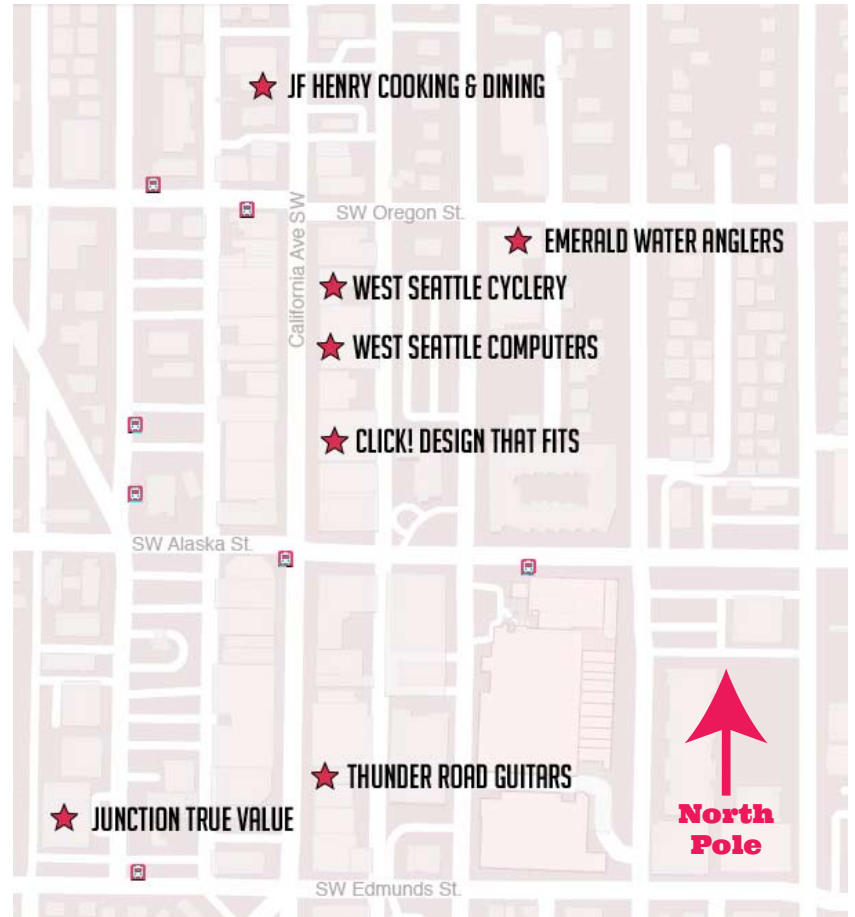

**THE JUNCTION
HOLIDAY GIFT GUIDE**

PRESENTED BY THE
WEST SEATTLE JUNCTION ASSOCIATION

THUNDER ROAD GUITARS

4736 California Ave SW

1. Danelectro D63 Electric Guitar
2. Earthquaker Devices Hoof Fuzz Pedal
3. Thunder Road Guitars T Shirt

JF HENRY COOKING & DINING

4445 California Ave SW

1. Polish Fermentation Crock

JUNCTION TRUE VALUE

4747 44th Ave SW

1. 16" Seattle Seahawks Official NFL Tool Box

EMERALD WATER ANGLERS

4502 42nd Ave SW

1. Patagonia Stormfront Roll Top Pack 30L
2. Recycled Waders Wallet

WEST SEATTLE COMPUTERS

4522 California Ave SW

1. Sonos Speakers and Audio Components

WEST SEATTLE CYCLERY

4540 California Ave SW

1. Marin Fairfax SC4 Belt Drive Bike
2. Lezyne Micro Drive XL 400 Lumen Light
3. Specialized Align Helmet

CLICK! DESIGN THAT FITS

4508 California Ave SW

1. Hide & Seek Leather Wallet

**Thank you for shopping local!
Thank you for supporting The Junction!**